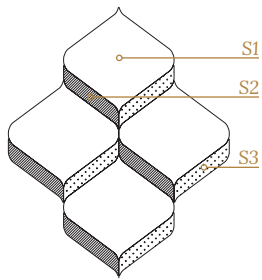

(From left to right)

- MITRE 1 S1: Breccia Capraia (Honed), S2: Arctic White (Honed), S3: Bianco Carrara (Honed)
- MITRE 2 S1: Calacatta Oro (Honed), S2: Verde Serpe (Honed), S3: Verde Dark (Honed)
- MITRE 3 S1: Marino Blue (Honed), S2: Calacatta Oro (Honed), S3: Nero Panthera (Honed)

Module Size: 1.00 sf/pi²