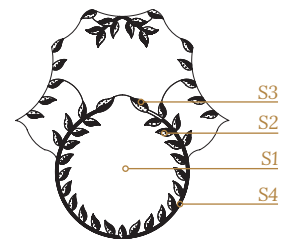

Module Size: 0.64 sf/pi²

(From left to right)

- OLYMPUS 1 S1: Calacatta Oro (Honed), S2: White Thassos Extra (Polished), S3: Chantilly Grey (Polished), S4: White Thassos Extra (Polished)
- OLYMPUS 2 S1: Calacatta Oro (Polished), S2: Coventry Grey (Polished), S3: Mount Grey (Polished), S4: Coventry Grey (Polished)
- OLYMPUS 3 S1: Statuario (Honed), S2: Chantilly Grey (Honed), S3: Nero Panthera (Honed), S4: Chantilly Grey (Honed)