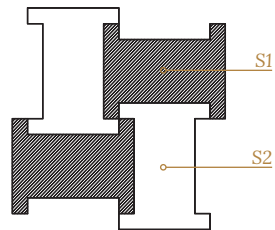

(From left to right)

INTRALOC 1 S1: Breccia Capraia (Polished), Arctic White (Honed)

INTRALOC 2 S1: Cipollino (Honed), Calacatta Oro (Honed)

INTRALOC 3 S1: Marino Blue (Honed), Bianco Carrara (Honed)

Module Size: 0.65 sf/pi²