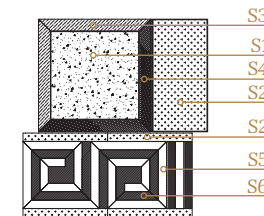

(From left to right)

1. ALEXANDRIA 1 S1: Calacatta Oro (Polished), S2&S6: Breccia Capraia (Polished), S3&S5: White Thassos Extra (Honed), S4: Bianco Carrara (Polished)
2. ALEXANDRIA 2 S1: Arctic White (Honed), S2&S6: Statuario (Honed), S3: Statuario (Polished), S4: Light Bardiglio (Honed), S5: Arctic White (Honed)

Module Size: 0.64 sf/pi²