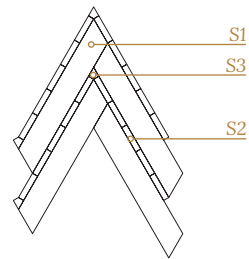

(From left to right)

- CHEVRON 1 S1: Calacatta Oro (Honed), S2: White Thassos Extra (Polished), S3: Gold Glass (Clear)
- CHEVRON 2 S1: Breccia Capraia (Honed), S2: White Thassos Extra (Honed), S3: Ravenwood (Honed)
- CHEVRON 3 S1: Light Bardiglio (Honed), S2: White Thassos Extra (Honed), S3: Midnight (MOP)
- CHEVRON 4 S1: Dark Umber (Honed), S2: Timber Beige (Honed), S3: Nero Panthera (Honed)

Module Size: 0.59 sf/pi²