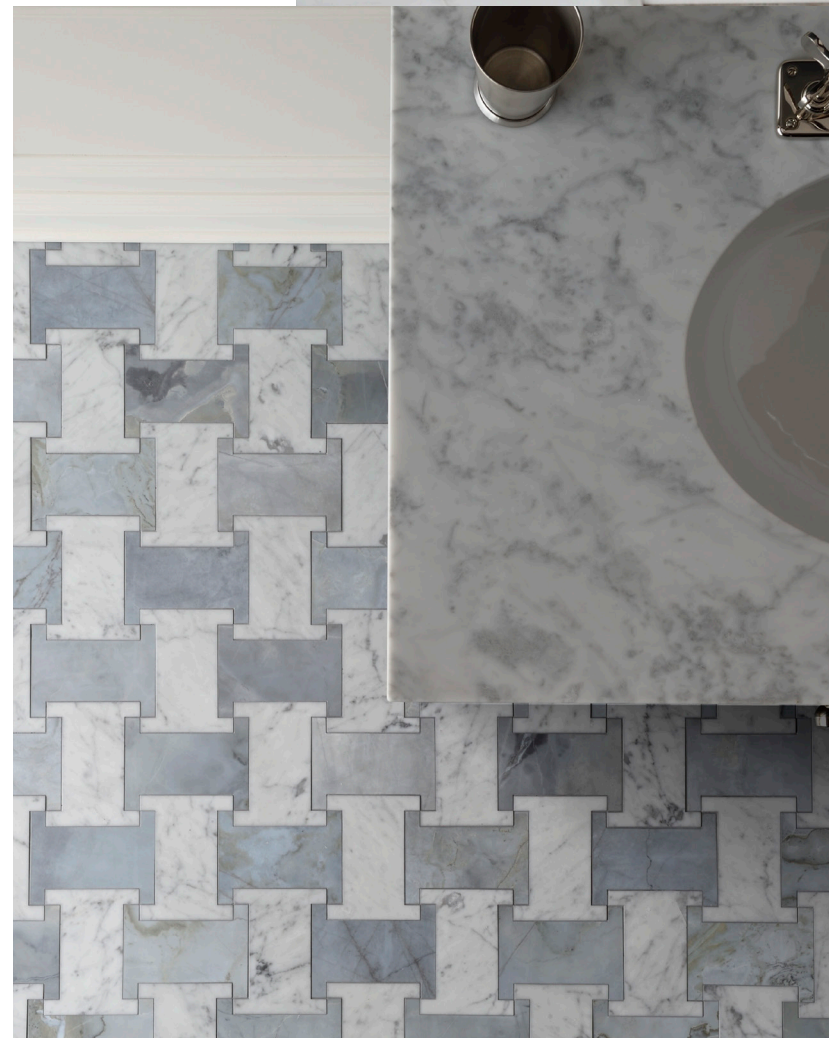

(From left to right)

INTRALOC 1 S1: Breccia Capraia (Polished), Arctic White (Honed)

INTRALOC 2 S1: Cipollino (Honed), Calacatta Oro (Honed)

INTRALOC 3 S1: Marino Blue (Honed), Bianco Carrara (Honed)

Module Size: 0.65 sf/pi²