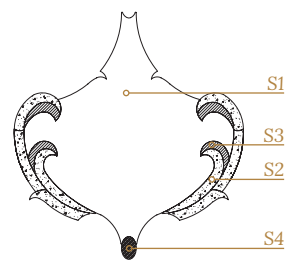

Module Size: 1.25 sf/pi²

(From left to right)

OLYMPUS PROFILE 1

OLYMPUS PROFILE 2

Module Size: 2.50 sf/pi²

S1: Statuario (Honed), S2: Light Bardiglio (Honed), S3: Dark Bardiglio (Honed), S4: Light Bardiglio (Honed), S5: Light Bardiglio (Honed)

S1: Botticino (Honed), S2: White Thassos Extra (Polished), S3: Calacatta Oro (Polished), S4: White Thassos Extra (Polished), S5: Calacatta Oro (Polished)

(From left to right)

- DAMARASCOTTA 1 S1: Calacatta Oro (Honed), S2: White Thassos Extra (Polished), S3: Calacatta Oro (Honed)
- DAMARASCOTTA 2 S1: Verde Serpe (Honed), S2: Calacatta Oro (Polished), S3: Verde Serpe (Honed)
- DAMARASCOTTA 3 S1: Arctic White (Honed), S2: Chantilly White (Antiqued), S3: Arctic White (Honed)
- DAMARASCOTTA 4 S1: Polar White, S2: Light Amber, S3: Polar White (All Gem Glass Glossy)

Module Size: 1.15 sf/pi²

(From left to right)

BROCADE M&WJ 1

S1: Calacatta Oro (Honed), S2: White Thassos Extra (Polished), S3: White Thassos Extra (Polished), S4: Stainless Steel (Brushed)

BROCADE M&WJ 2

S1: Chantilly White (Antiqued), S2: Arctic White (Honed), S3: Arctic White (Honed), S4: Gold Stainless Steel (Brushed)

Module Size: 0.77 sf/pi²

(From left to right)

- BROCADE WJ 1 S1: Moonstone White (Clear), S2: Calacatta Oro (Polished), S3: White Thassos Extra (Polished), S4: Stainless Steel (Mirror)
- BROCADE WJ 2 S1: Light Bardiglio (Honed), S2: Stratus Blue (Honed), S3: Stratus Blue (Honed), S4: Seashell (MOP)
- BROCADE WJ 3 S1: Nero Panthera (Honed), S2: Timber Grey (Polished), S3: Morning Rose (Polished), S4: Stainless Steel (Brushed)