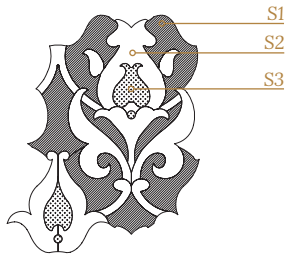

Module Size: 0.64 sf/pi²

(From left to right)

- OLYMPUS 1 S1: Calacatta Oro (Honed), S2: White Thassos Extra (Polished), S3: Chantilly Grey (Polished), S4: White Thassos Extra (Polished)
- OLYMPUS 2 S1: Calacatta Oro (Polished), S2: Coventry Grey (Polished), S3: Mount Grey (Polished), S4: Coventry Grey (Polished)
- OLYMPUS 3 S1: Statuario (Honed), S2: Chantilly Grey (Honed), S3: Nero Panthera (Honed), S4: Chantilly Grey (Honed)

Module Size: 1.25 sf/pi²

(From left to right)

OLYMPUS PROFILE 1

OLYMPUS PROFILE 2

Module Size: 2.50 sf/pi²

S1: Statuario (Honed), S2: Light Bardiglio (Honed), S3: Dark Bardiglio (Honed), S4: Light Bardiglio (Honed), S5: Light Bardiglio (Honed)

S1: Botticino (Honed), S2: White Thassos Extra (Polished), S3: Calacatta Oro (Polished), S4: White Thassos Extra (Polished), S5: Calacatta Oro (Polished)

(From left to right)

- DAMARASCOTTA 1 S1: Calacatta Oro (Honed), S2: White Thassos Extra (Polished), S3: Calacatta Oro (Honed)
- DAMARASCOTTA 2 S1: Verde Serpe (Honed), S2: Calacatta Oro (Polished), S3: Verde Serpe (Honed)
- DAMARASCOTTA 3 S1: Arctic White (Honed), S2: Chantilly White (Antiqued), S3: Arctic White (Honed)
- DAMARASCOTTA 4 S1: Polar White, S2: Light Amber, S3: Polar White (All Gem Glass Glossy)

Module Size: 1.15 sf/pi²

(From left to right)

BROCADE M&WJ 1

S1: Calacatta Oro (Honed), S2: White Thassos Extra (Polished), S3: White Thassos Extra (Polished), S4: Stainless Steel (Brushed)

BROCADE M&WJ 2