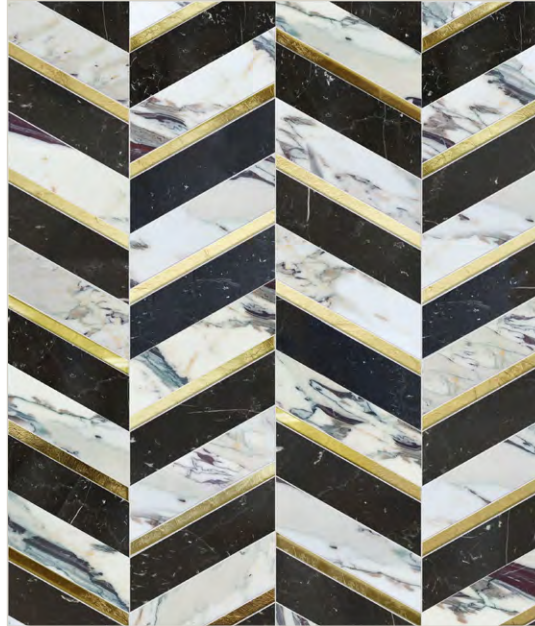

*SPECIAL ORDER CONDITIONS FOR QUICK-SHIP ITEMS: 1. Special Order items will be effective once stock is gone. 2. Special Order lead time will take longer than Quick-Ship. 3. Orders should be at least 250 SF. 4. Once order is placed, it cannot be cancelled or returned. Ask for a sample prior to ordering to avoid client dissatisfaction. 5. 50% deposit is required before processing the order.

OXFORD

MODULE
: 0.82 s.f.

IMAGE SHOWN
: 30 x 36"

OXFORD BLACK

OQSOXFBLK

BRECCIA CAPRAIA (Polished), GOLD GLASS,
NERO MARQUINA (Polished)