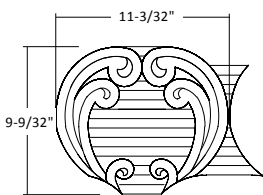

**OXFORD**

**MODULE**  
: 0.82 s.f.

**IMAGE SHOWN**  
: 30 x 36"

**OXFORD BLACK**

OQSOXFBLK

BRECCIA CAPRAIA (Polished), GOLD GLASS,  
NERO MARQUINA (Polished)

**OXFORD BLUE**

OQSOXFBLU

CALACATTA ORO (Polished), GOLD GLASS,  
PACIFICA BLUE (Polished)

**LANCASTER**

**MODULE**  
: 0.62 s.f.

**IMAGE SHOWN**  
: 30 x 36"

**LANCASTER BLUE**

OQSLANBLU

CALACATTA ORO (Polished), GOLD GLASS,  
MARINO BLUE (Honed)