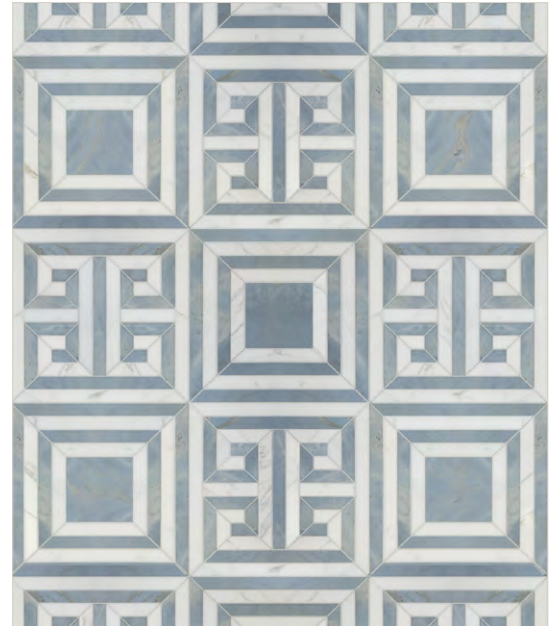

**KENSINGTON**

**MODULE**  
: 1.39 s.f.

**IMAGE SHOWN**  
: 30 x 36"

**KENSINGTON BLACK**

OQSKENBLK

CALACATTA ORO (Honed), DINASTY MIST (Honed)

**KENSINGTON BLUE**

OQSKENBLU

CALACATTA ORO (Honed), MARINO BLUE (Honed)

**WINDSOR**

**MODULE**  
: 1.00 s.f.

**IMAGE SHOWN**  
: 30 x 36"

**WINDSOR BLUE**

OQSWINBLU

CALACATTA ORO (Honed), GOLD GLASS, MARINO BLUE (Honed)

**WINDSOR BEIGE**