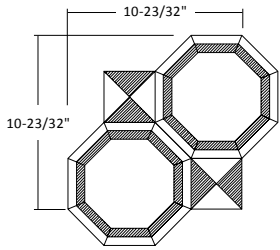

*SPECIAL ORDER CONDITIONS FOR QUICK-SHIP ITEMS: 1. Special Order items will be effective once stock is gone. 2. Special Order lead time will take longer than Quick-Ship. 3. Orders should be at least 250 SF. 4. Once order is placed, it cannot be cancelled or returned. Ask for a sample prior to ordering to avoid client dissatisfaction. 5. 50% deposit is required before processing the order.

ASHFORD

MODULE
: 0.80 s.f.

IMAGE SHOWN
: 30 x 36"