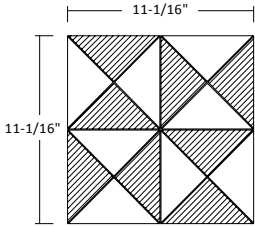

**WARWICK**

**MODULE**  
: 0.85 s.f.

**IMAGE SHOWN**  
: 30 x 36"

**WARWICK BLACK**

OQSWARBLK

BRECCIA CAPRAIA (Honed), NERO MARQUINA (Honed)

**WARWICK BLUE**

OQSWARBLU