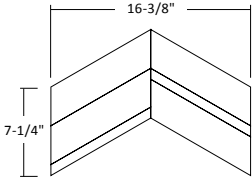

**OXFORD**

**MODULE**  
: 0.82 s.f.

**IMAGE SHOWN**  
: 30 x 36"

**OXFORD BLACK**

OQSOXFBLK

BRECCIA CAPRAIA (Polished), GOLD GLASS,  
NERO MARQUINA (Polished)

**OXFORD BLUE**

OQSOXFBLU