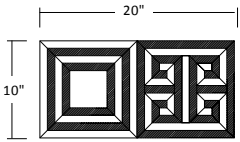

*SPECIAL ORDER CONDITIONS FOR QUICK-SHIP ITEMS: 1. Special Order items will be effective once stock is gone. 2. Special Order lead time will take longer than Quick-Ship. 3. Orders should be at least 250 SF. 4. Once order is placed, it cannot be cancelled or returned. Ask for a sample prior to ordering to avoid client dissatisfaction. 5. 50% deposit is required before processing the order.

KENSINGTON

MODULE
: 1.39 s.f.

IMAGE SHOWN
: 30 x 36"