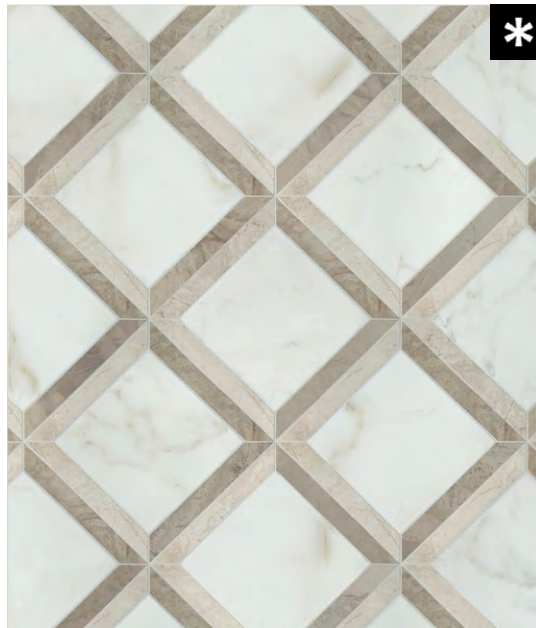

BALMORAL BEIGE

OQSBALBEI

CALACATTA ORO (Honed), OXFORD BEIGE (Honed),
OXFORD GREY (Honed)