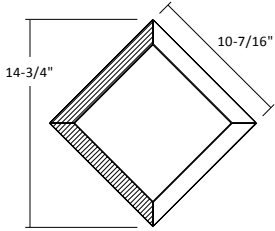

*SPECIAL ORDER CONDITIONS FOR QUICK-SHIP ITEMS: 1. Special Order items will be effective once stock is gone. 2. Special Order lead time will take longer than Quick-Ship. 3. Orders should be at least 250 SF. 4. Once order is placed, it cannot be cancelled or returned. Ask for a sample prior to ordering to avoid client dissatisfaction. 5. 50% deposit is required before processing the order.

BALMORAL

MODULE
: 0.76 s.f.

IMAGE SHOWN
: 30 x 36"