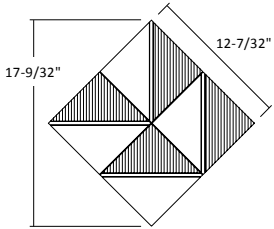

*SPECIAL ORDER CONDITIONS FOR QUICK-SHIP ITEMS: 1. Special Order items will be effective once stock is gone. 2. Special Order lead time will take longer than Quick-Ship. 3. Orders should be at least 250 SF. 4. Once order is placed, it cannot be cancelled or returned. Ask for a sample prior to ordering to avoid client dissatisfaction. 5. 50% deposit is required before processing the order.

LUDLOW

MODULE

: 1.04 s.f.